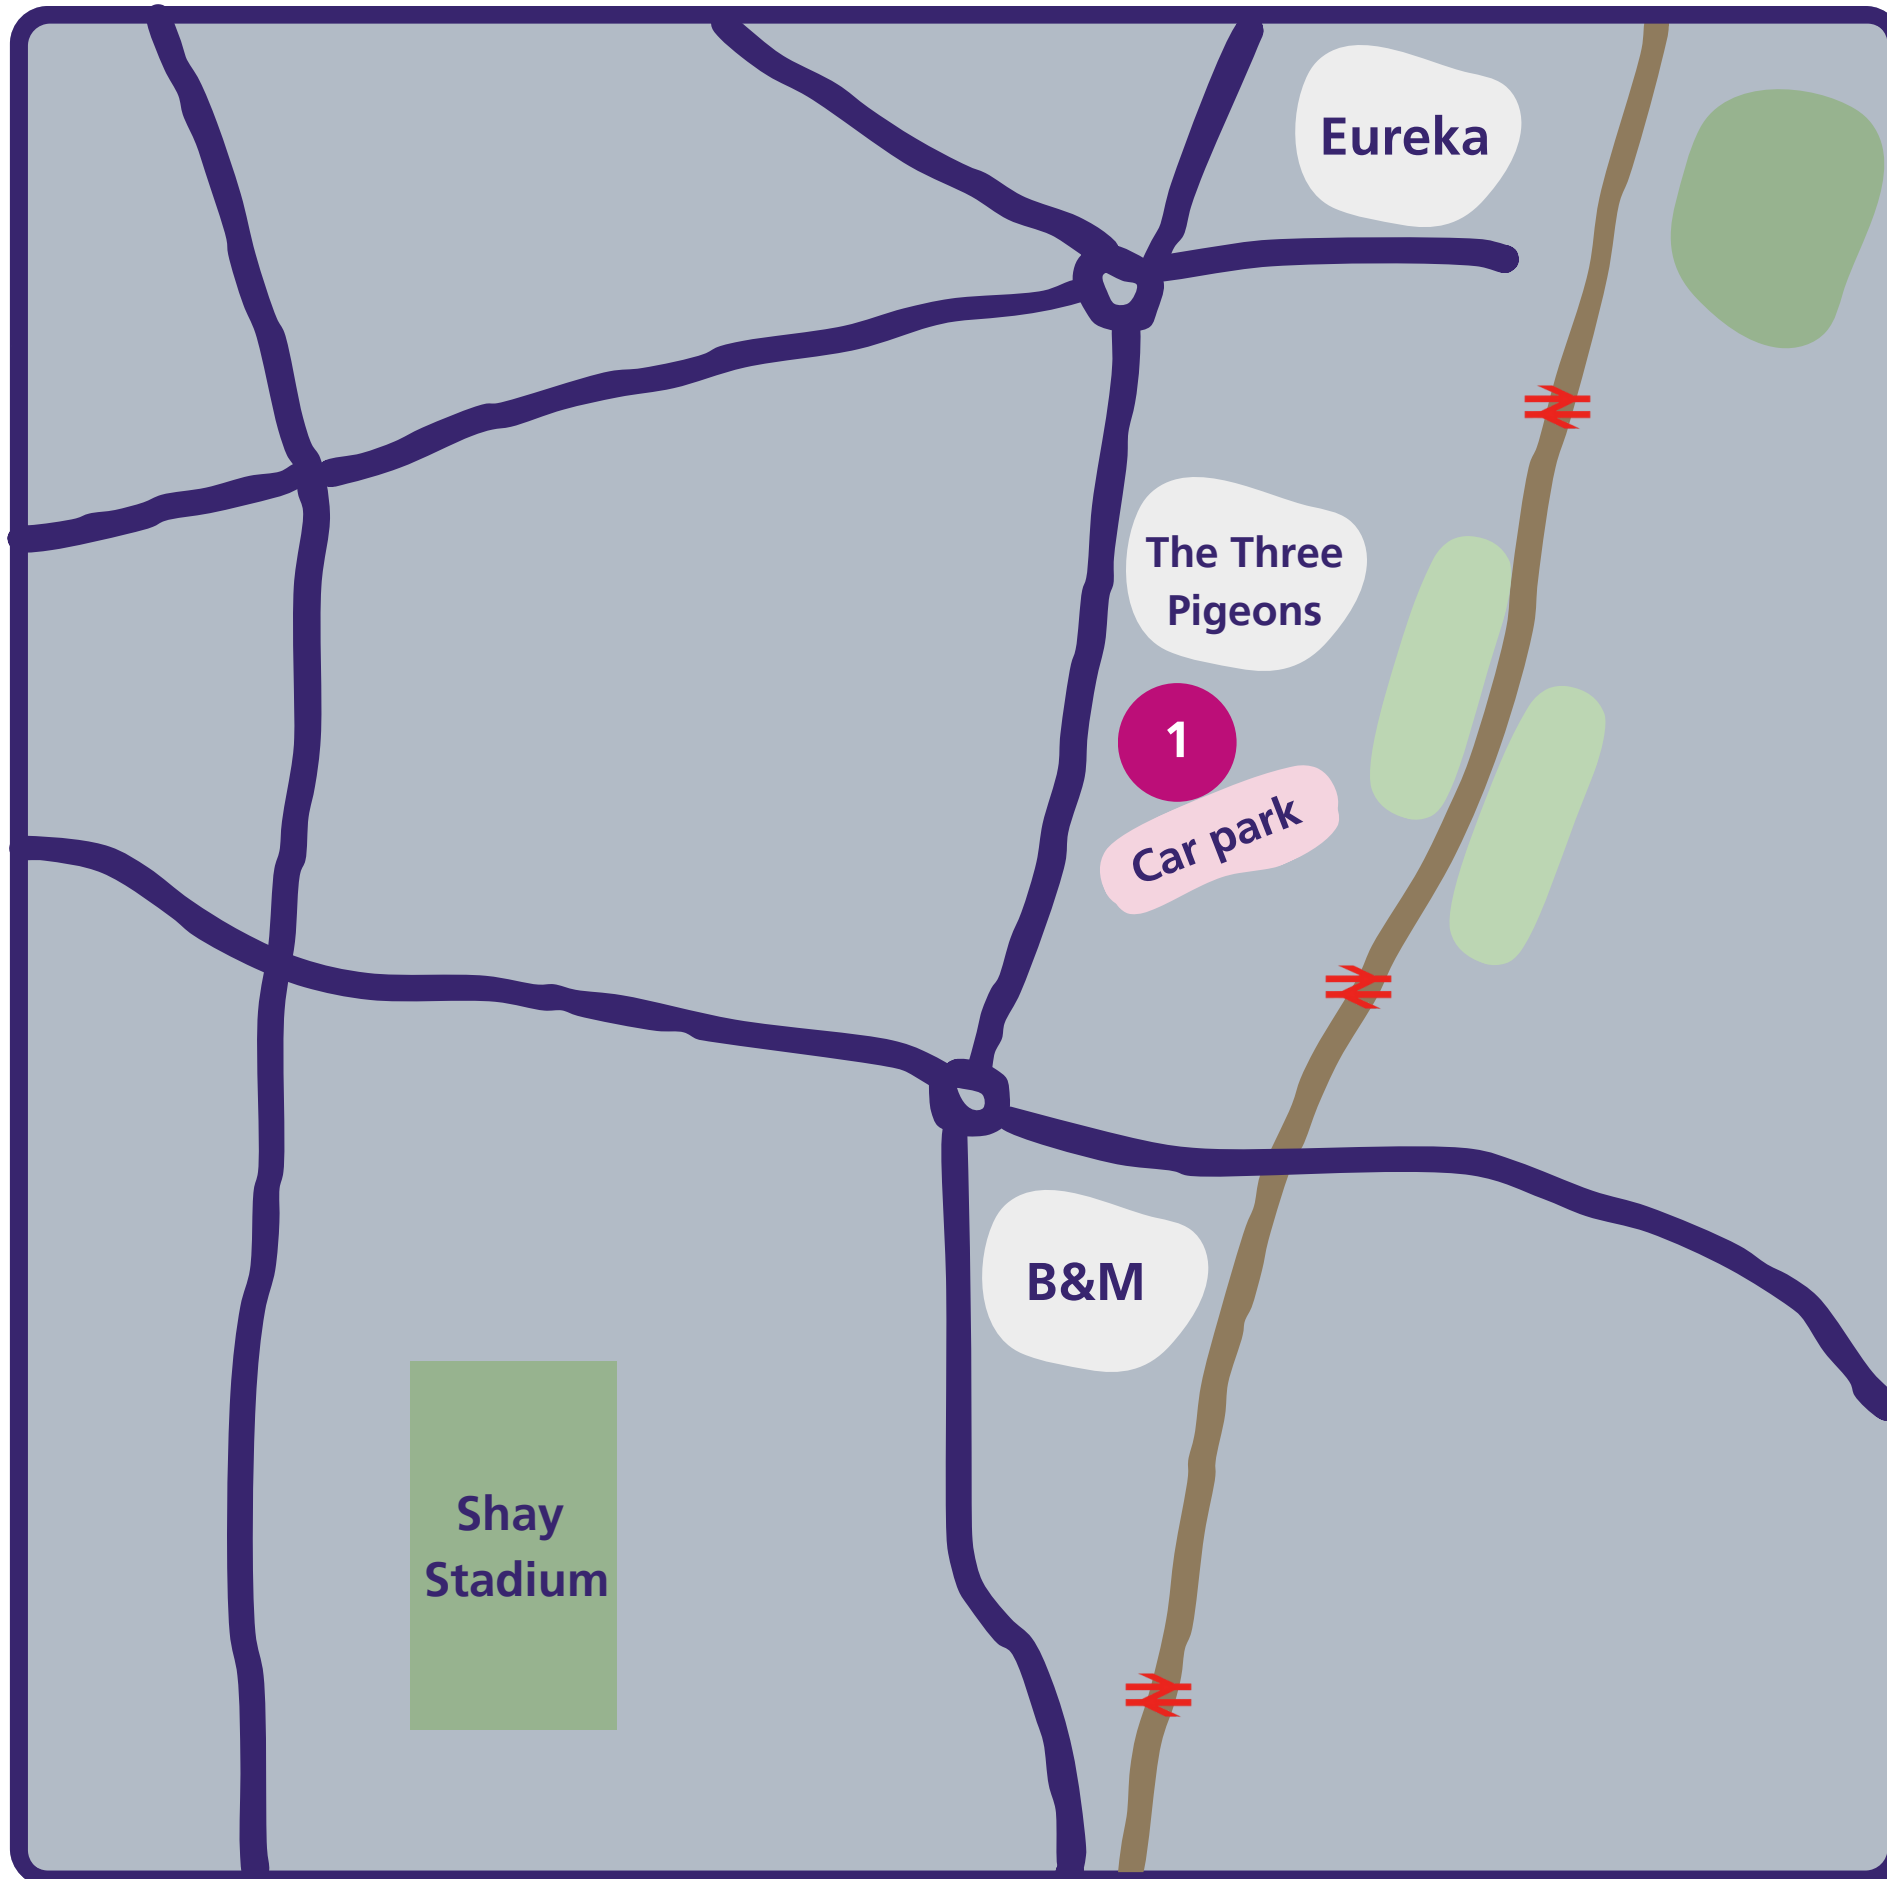

Free Staff Park and Ride Service to CRH

Temporary Park and Ride bus stops

1 Discovery Road Car Park (Eureka! overflow car park)

This car park is on Discovery Road (HX1 2LX), between the mini roundabout near B&M and the Three Pigeons Ale House.

Halifax Loop bus frequency from Monday 22 July 2024

(Service available Monday to Friday, 06:00 to 21:00)

Peak

(06:00 – 10:00 and 16:00 – 21:00)

Every 10 minutes

Off-peak

(10:00 - 16:00)

Every 30 minutes