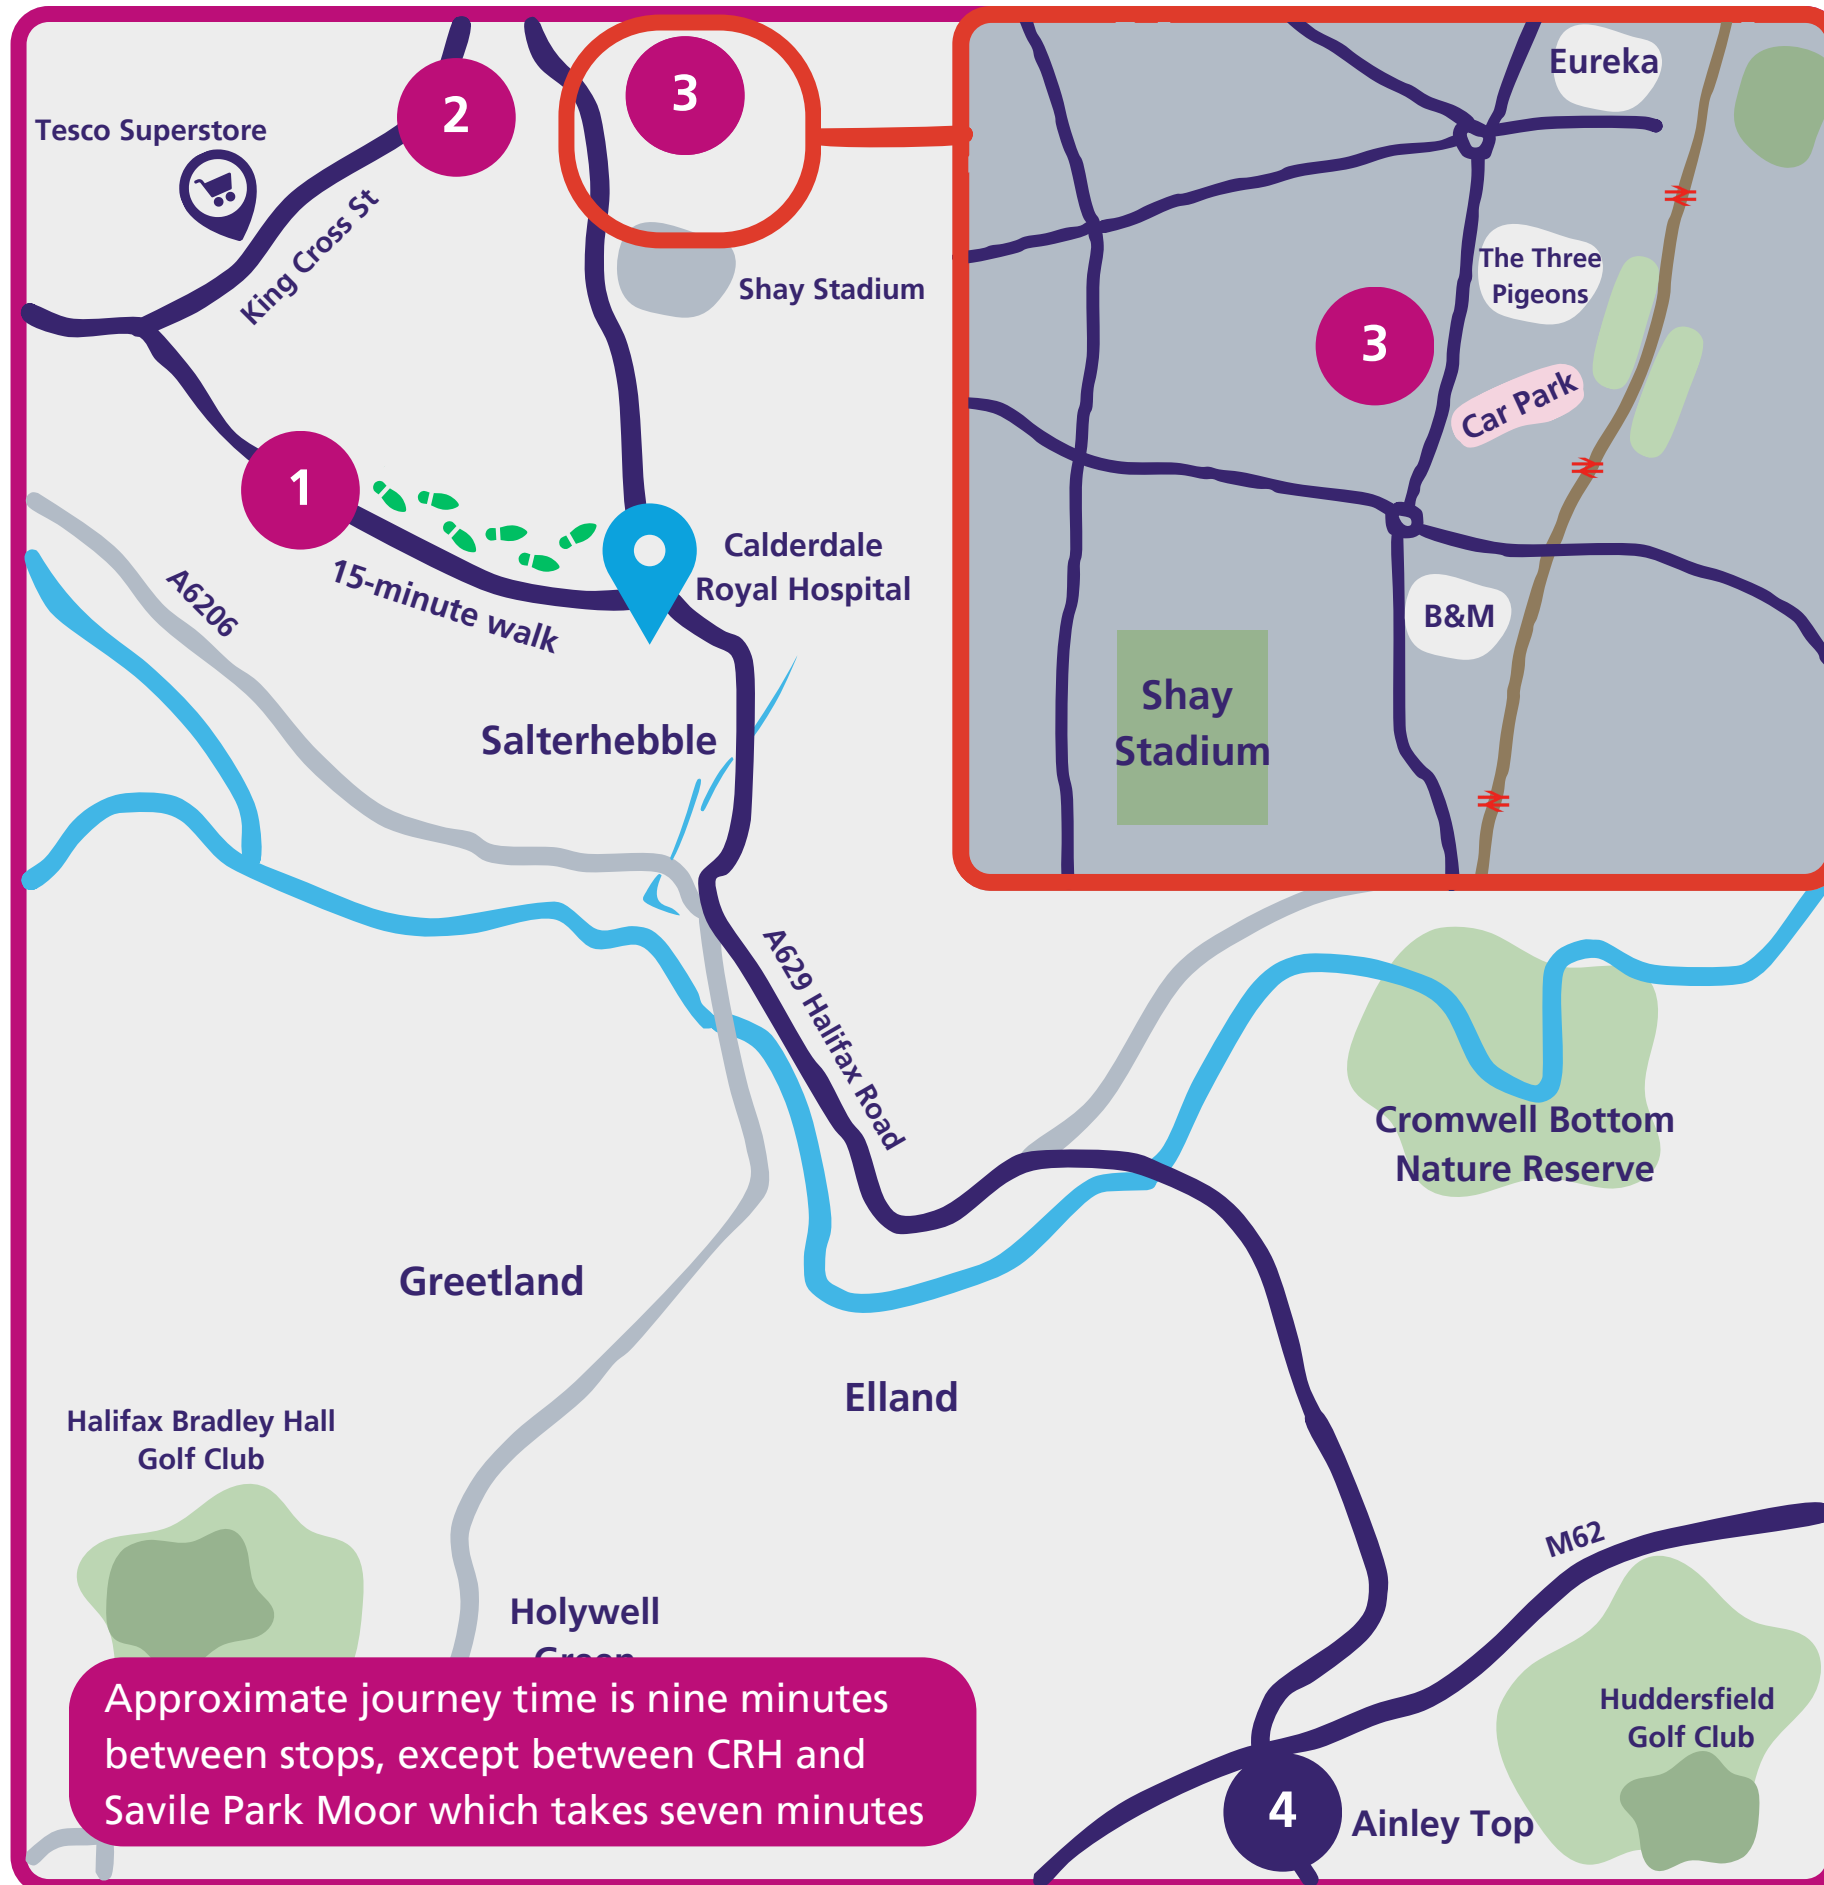

Free Staff Park and Ride Service to CRH (clockwise route)

Temporary Park and Ride bus stops

- 1** Savile Park Moor outside New Lodge Chip Shop - HX3 0EG (on-street parking)
- 2** High Street Car Park - HX1 2ST (near The Irish Centre)
- 3** Eureka! Overflow Car Park - Discovery Road, HX1 2LX
- 4** Cedar Court Hotel - HD3 3RH (This is an additional stop on HRI - CRH shuttle bus)

Halifax Loop bus frequency from Monday 22 July 2024 (Service available Monday to Friday, 06:00 to 21:00)

Peak
(06:00 – 10:00 and 16:00 – 21:00)
Every 10 minutes

Off-peak
(10:00 - 16:00)
Every 30 minutes

Cedar Court is an extra stop on the normal HRI to CRH shuttle route